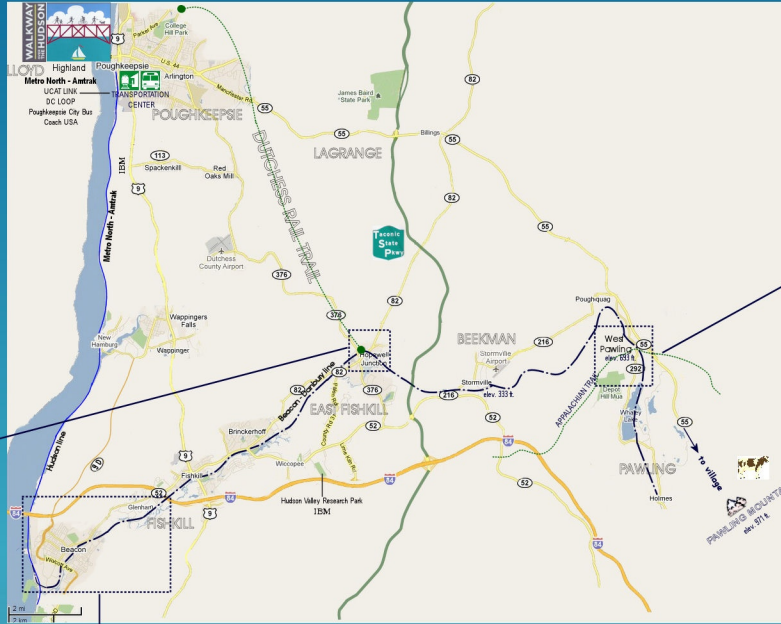

THE BEACON-DANBURY LINE

Dutchess county section

depot area detail

West Pawling - Appalachian Trail

Hudson Highlands state park - north

Glenham