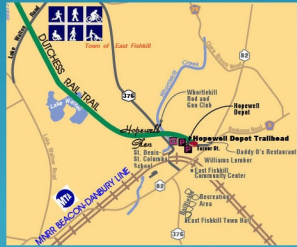

THE BEACON-DANBURY LINE

Dutchess county section

depot area detail

West Pawling - Appalachian Trail

Hudson Highlands state park - north

Glenham